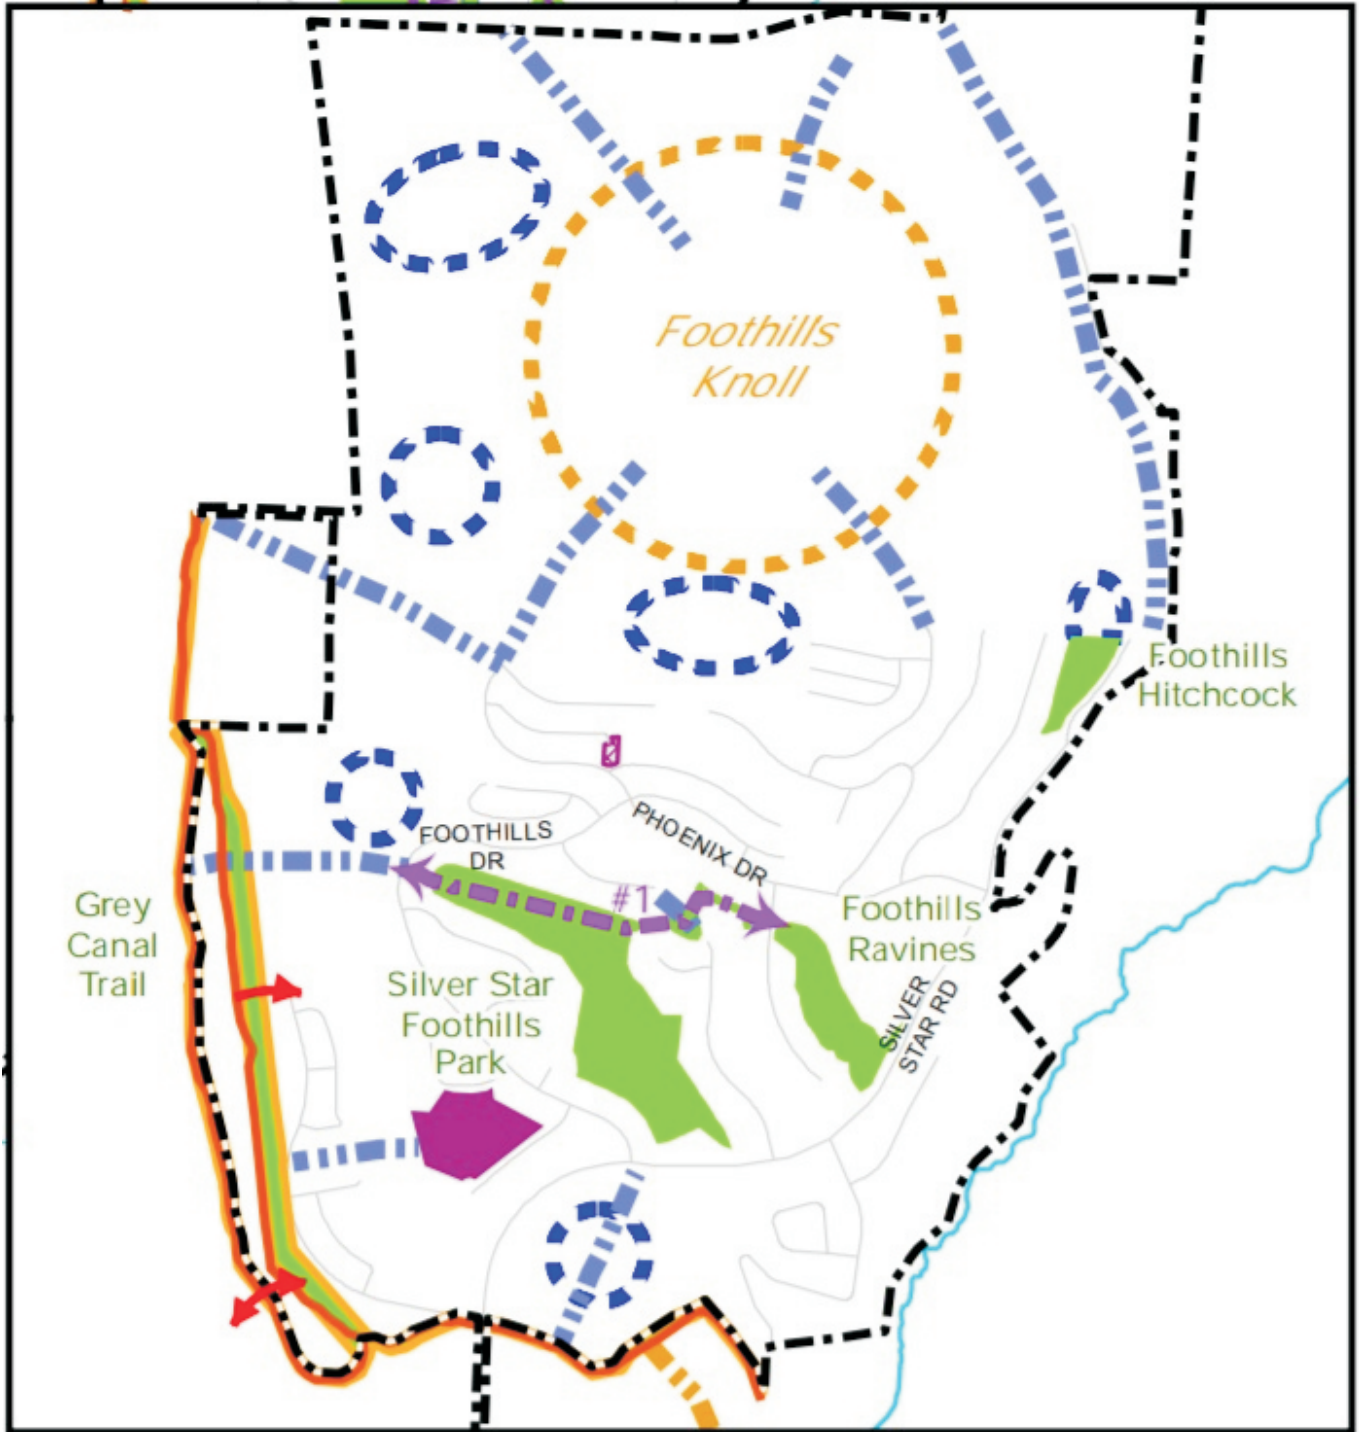

Foothills Knoll Park

As proposed in the City of Vernon Parks Master Plan 2015

Future Park Consideration*

-  Local
-  Sub-Regional

Future Trail Consideration*

-  Local
-  Sub-Regional
-  Trail Projects
-  Desired Trail Connections

*Represents a general potential area or location for future parks and trails, to be determined through the development process, with land owners permission, or through land acquisition